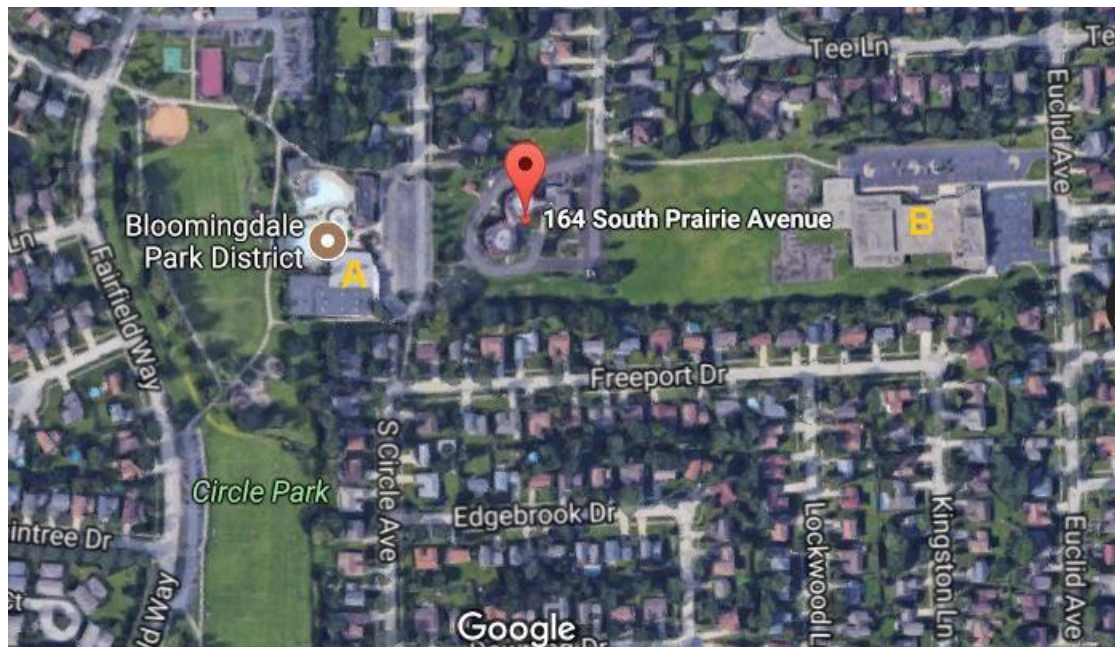

Parking

South Prairie Ave will be **CLOSED** on race day. Please do not park at Marklund Philip Center.

There is plenty of FREE parking at the following lots close to the course.

- A. Bloomingdale Park District** (172 S. Circle Ave, Bloomingdale, IL 60108)
- B. DuJardin Elementary School** (166 Euclid Ave, Bloomingdale, IL 60108)

<https://goo.gl/maps/k5qNjhFbXDo>