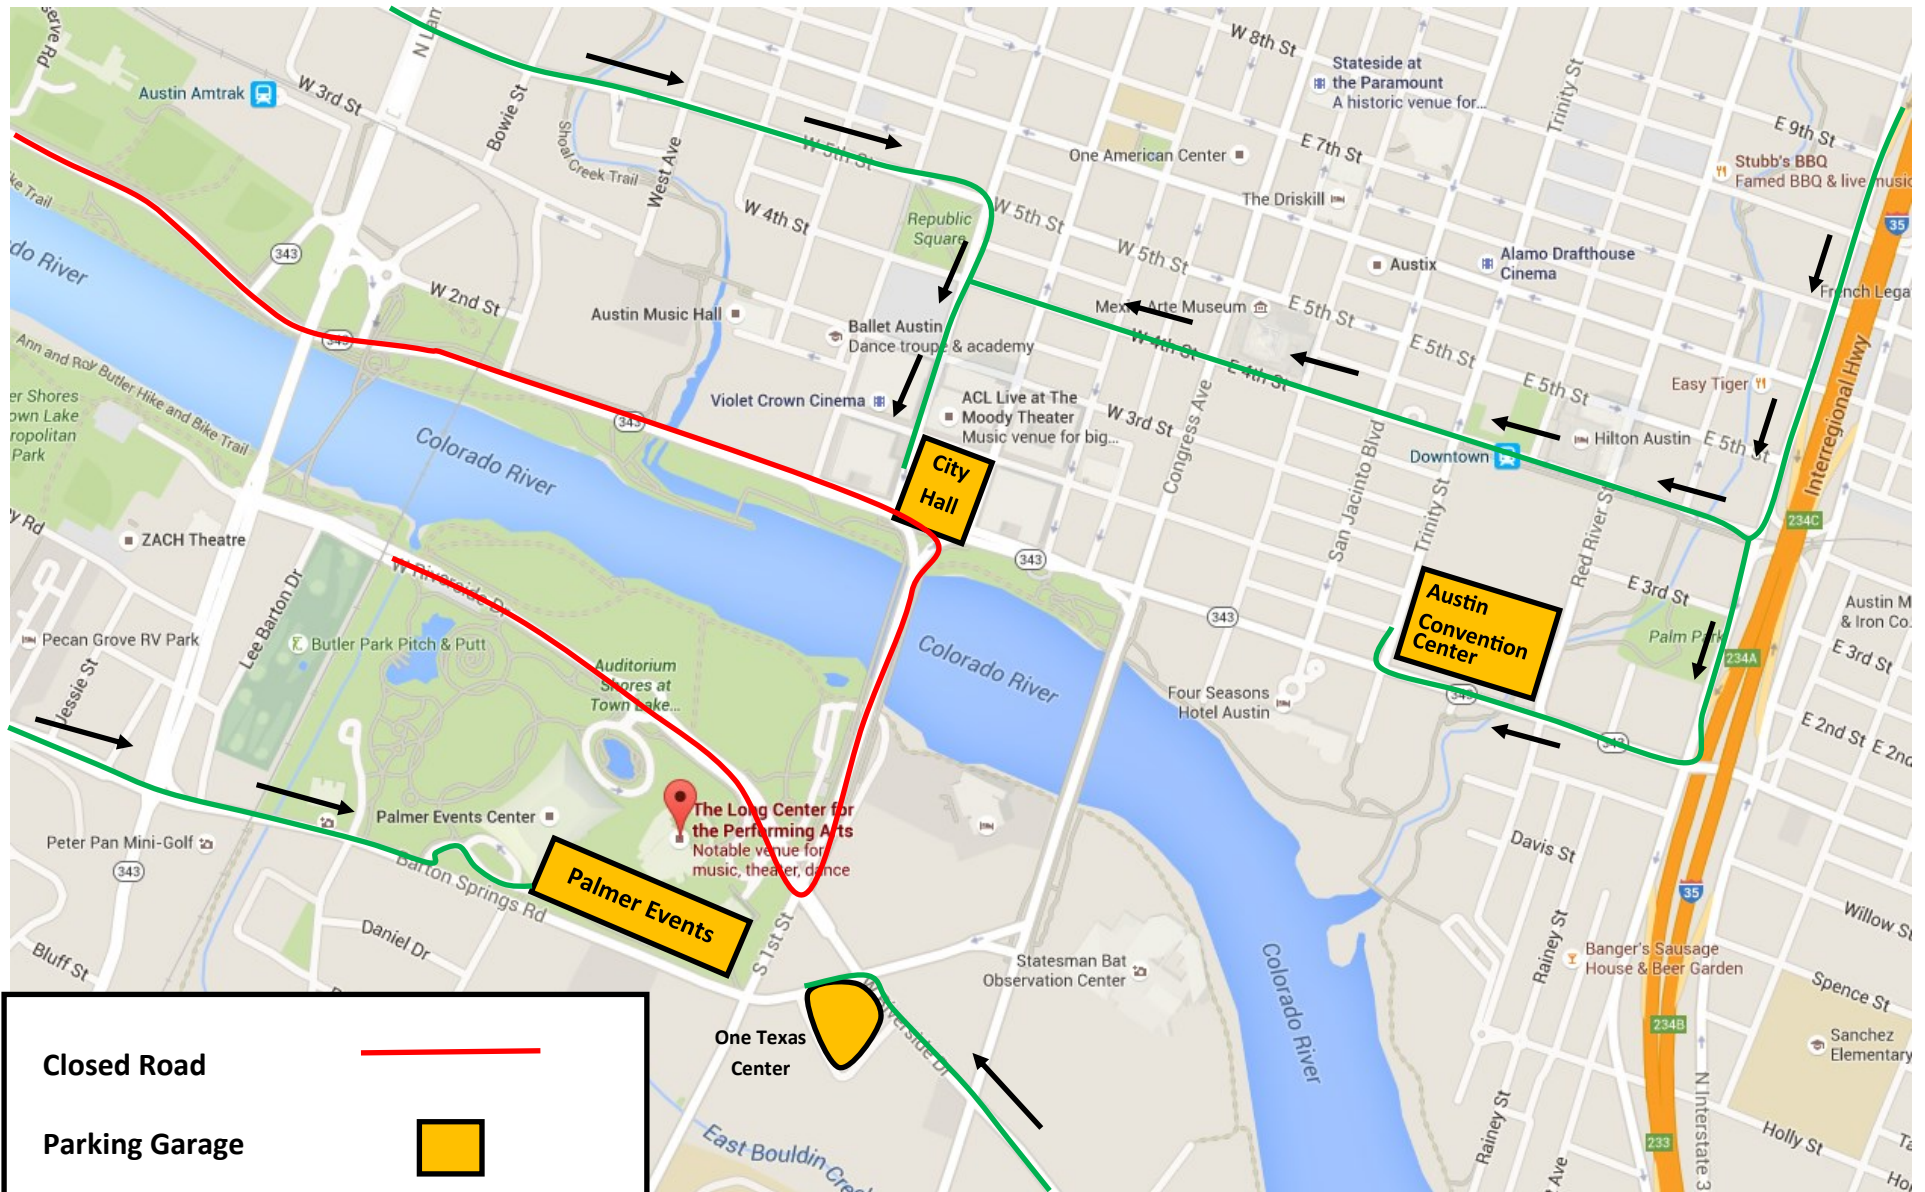

2016 Austin Heart & Stroke Walk– Parking Guide

***Parking Fees Will Apply at Most Garages. Please Do Not Park in the Local Neighborhood Streets.**